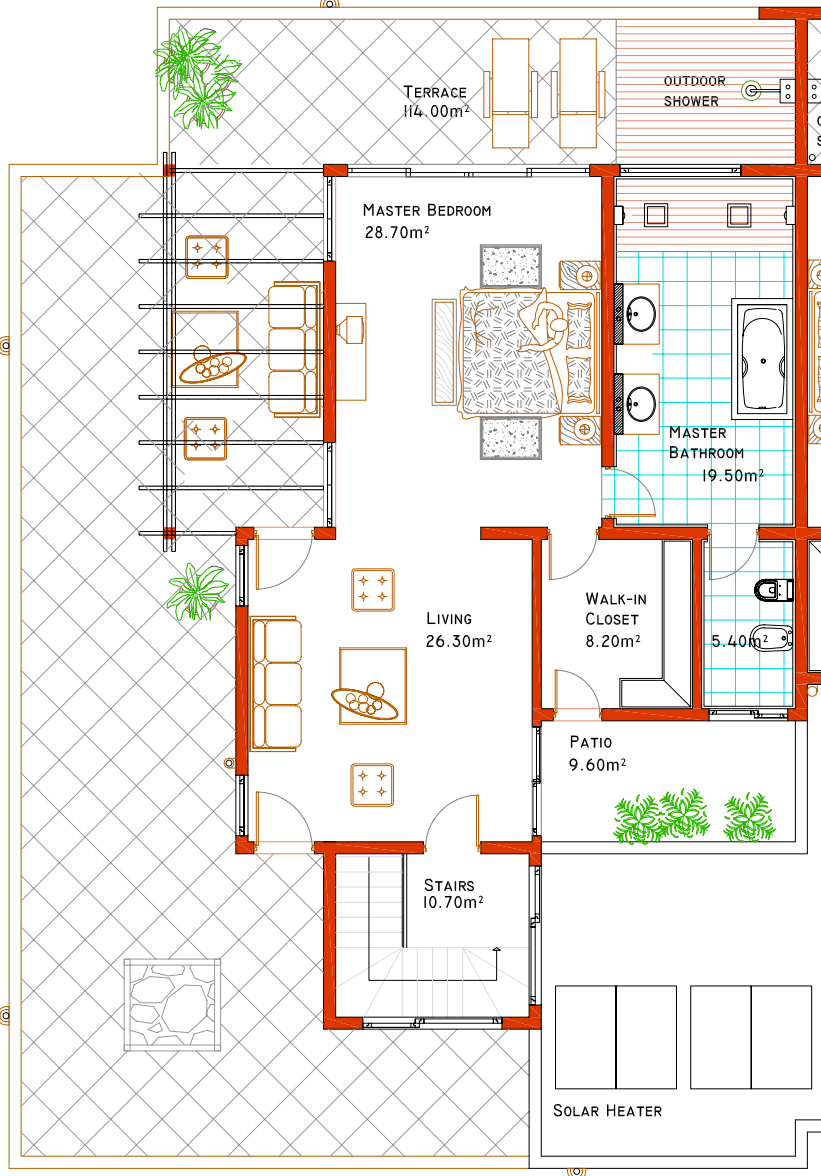

Infiniti Blu

Luxury Ocean Front Condos

Block A,B,C 4th. Floor

Apartment **3b**
Total Area
345.00 m² / 3714 sqf
Roof Garden
123.60 m² / 1330 sqf
Storage
3.30 m² / 35 sqf

TOP FLOOR