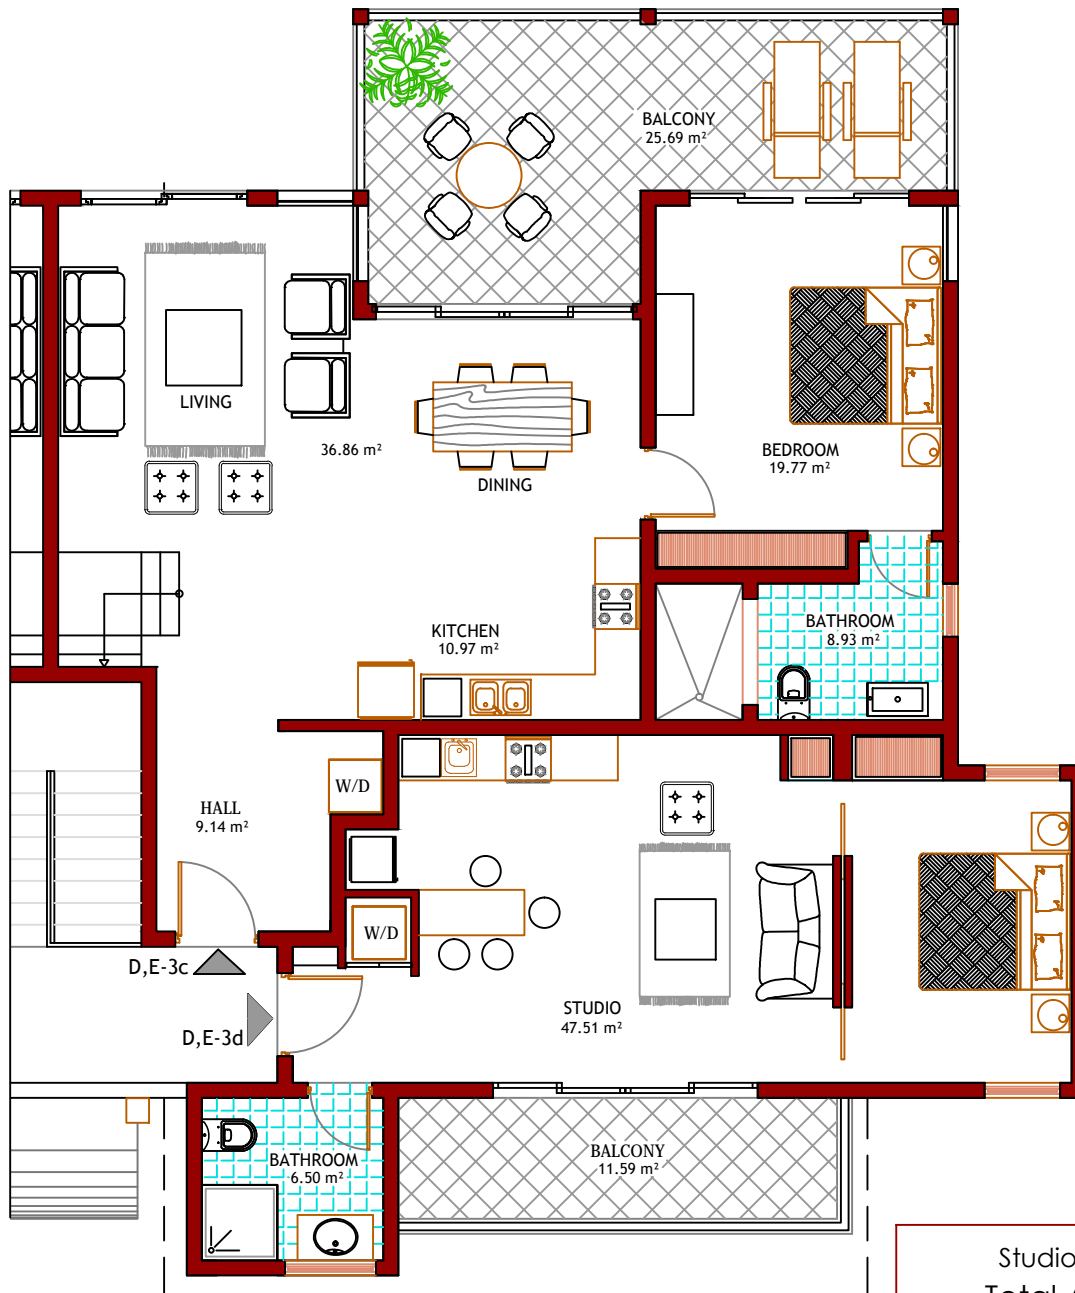

Infiniti Blu

Luxury Ocean Front Condos

Block D,E 3rd. Floor

Apartment **3c**
Total Area:
212.00m² / 2,282 sqf
Roof Garden
57.91 m² / 623 sqf

Studio **3d**
Total Area:
65.60 m² / 706 sqf