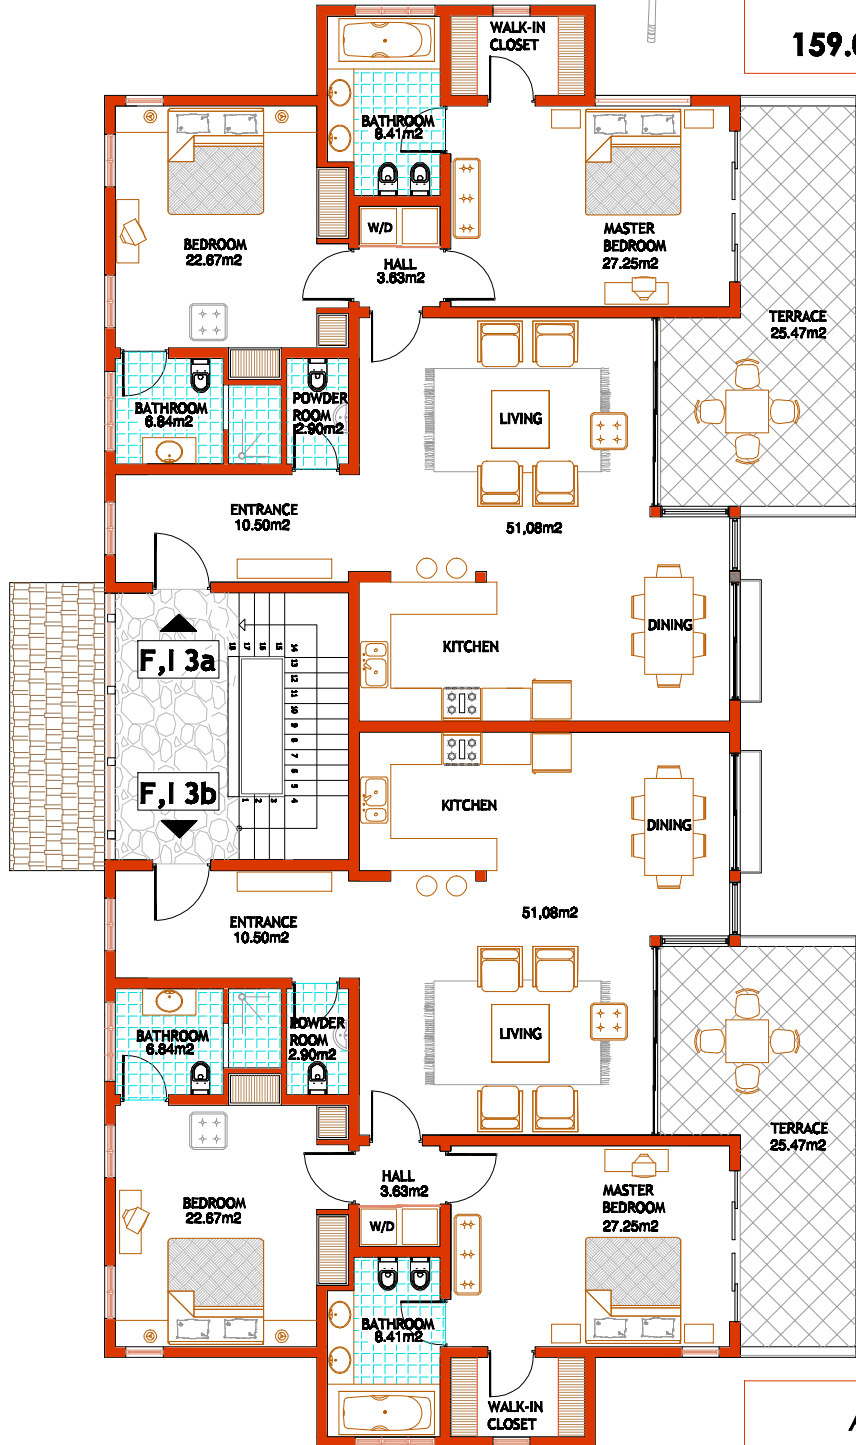

Infiniti Blu

Luxury Ocean Front Condos

Block F, I 3rd. Floor

Apartment **3a**
Total Area:
159.00 m² / 1,711 sqf

Apartment **3b**
Total Area:
159.00 m² / 1,711 sqf