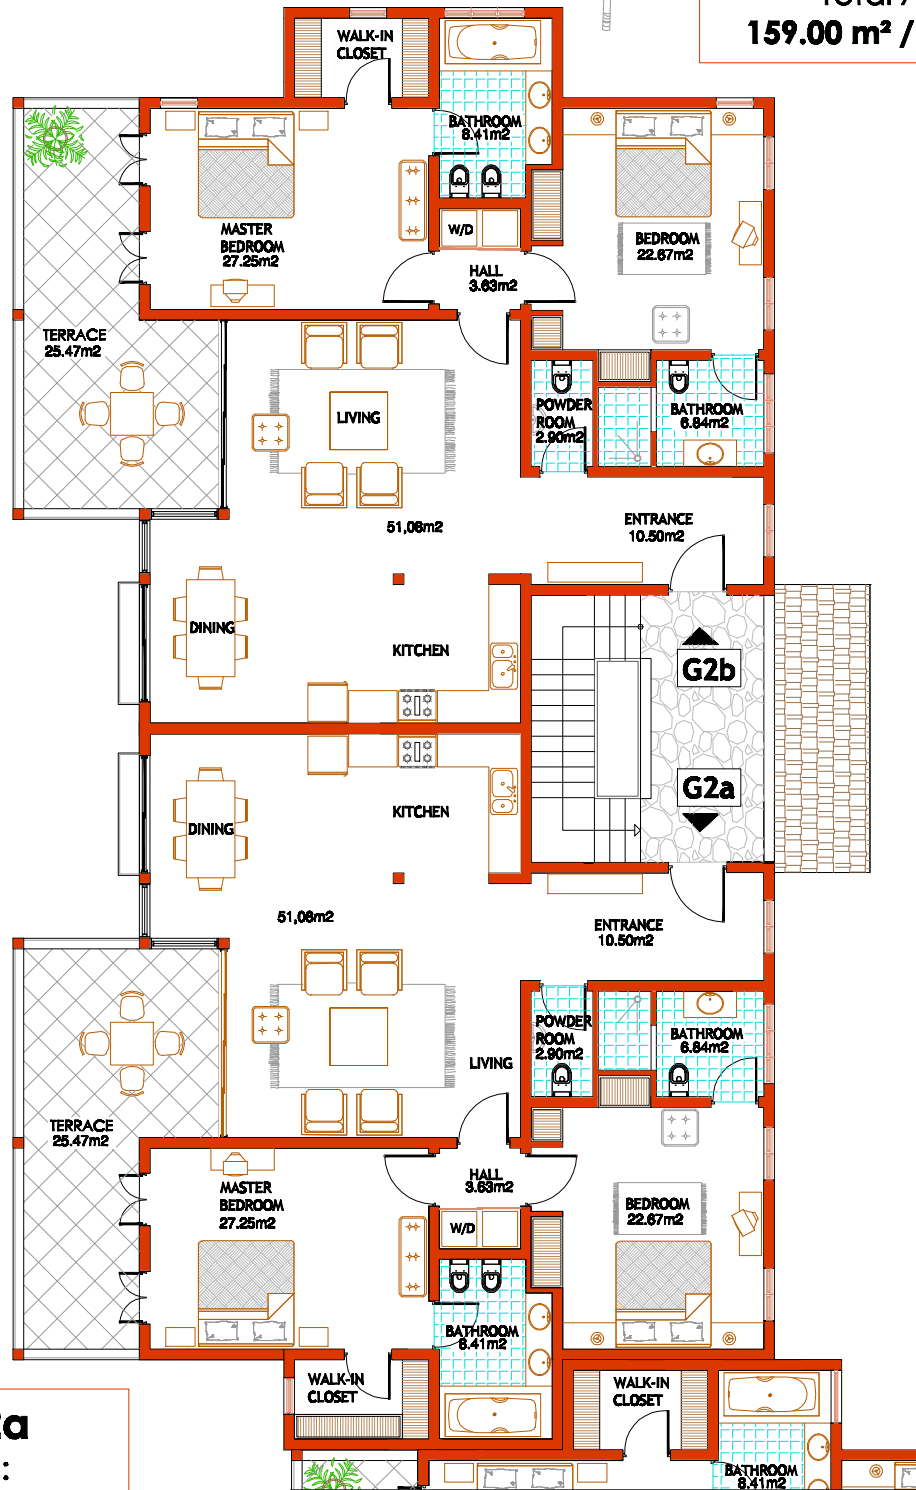

Infiniti Blu

Luxury Ocean Front Condos

Block G, 2nd. Floor

Apartment **2b**
Total Area:
159.00 m² / 1,711 sqf

Apartment **2a**
Total Area:
159.00 m² / 1,711 sqf