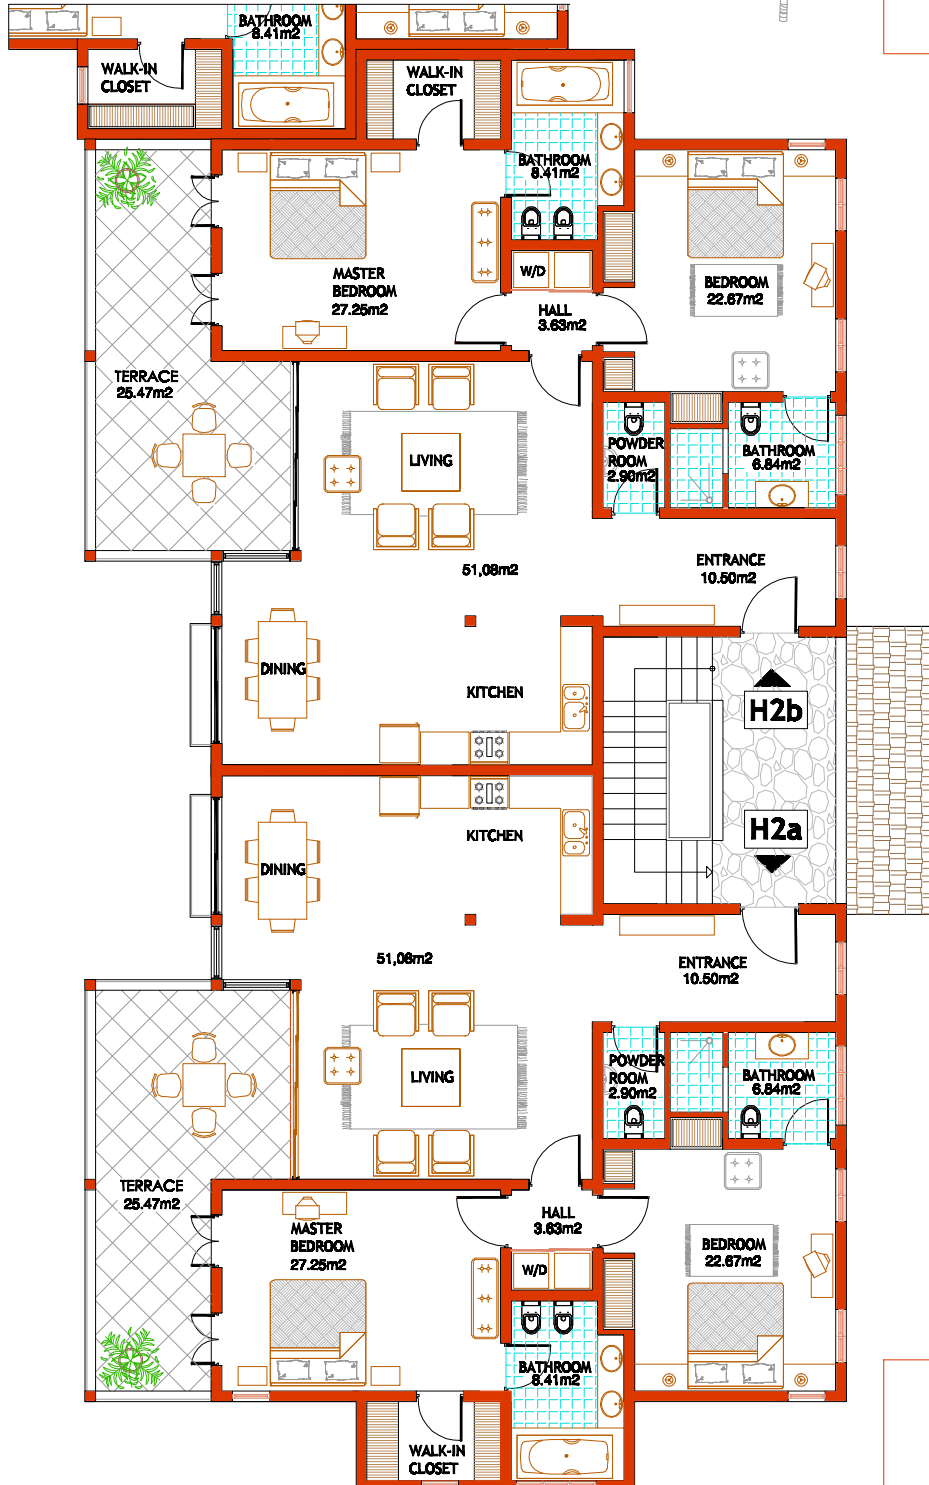

Infiniti Blu

Luxury Ocean Front Condos

Block H, 2nd. Floor

Apartment **2b**
Total Area:
159.00 m² / 1,711 sqf

Apartment **2a**
Total Area:
159.00 m² / 1,711 sqf