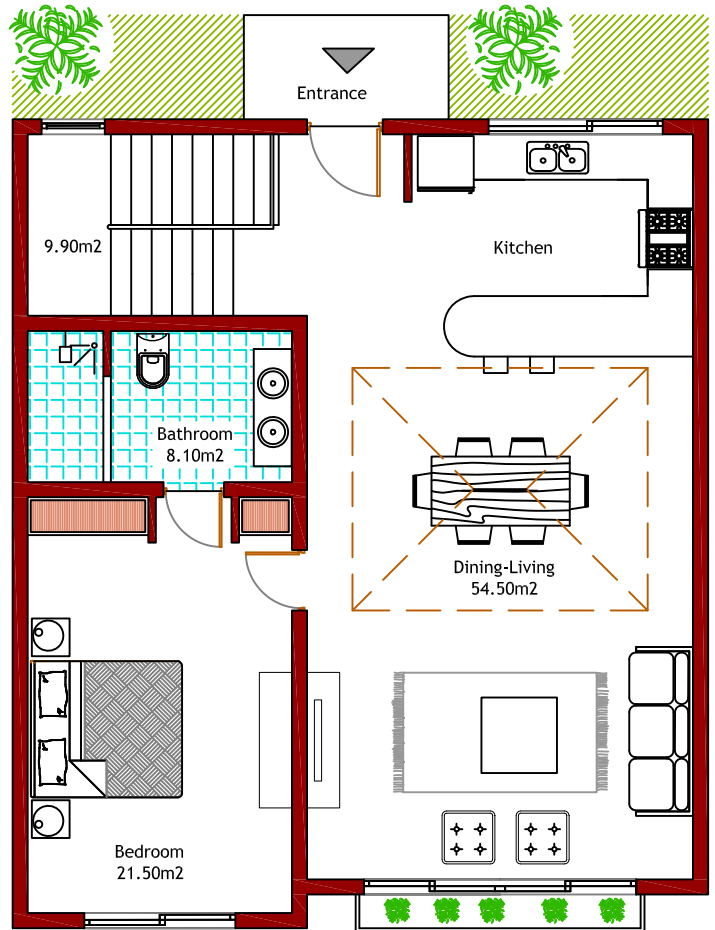

Infiniti Blu

Luxury Ocean Front Condos

Townhomes T1-T5

GARDEN LEVEL

ENTRANCE LEVEL

Total Area:
188.00 m² / 2010 sqf
 Private Garden
75.00 m² / 806 sqf