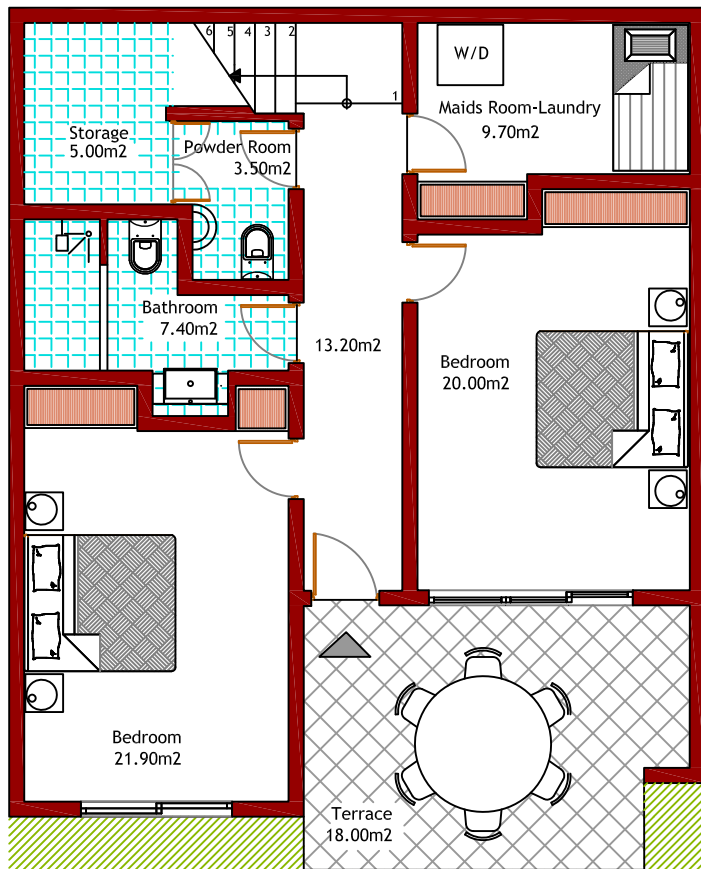

Infiniti Blu

Luxury Ocean Front Condos

Townhomes T1-T5

GARDEN LEVEL

ENTRANCE LEVEL

Total Area:
188.00 m² / 2010 sqf
 Private Garden
75.00 m² / 806 sqf